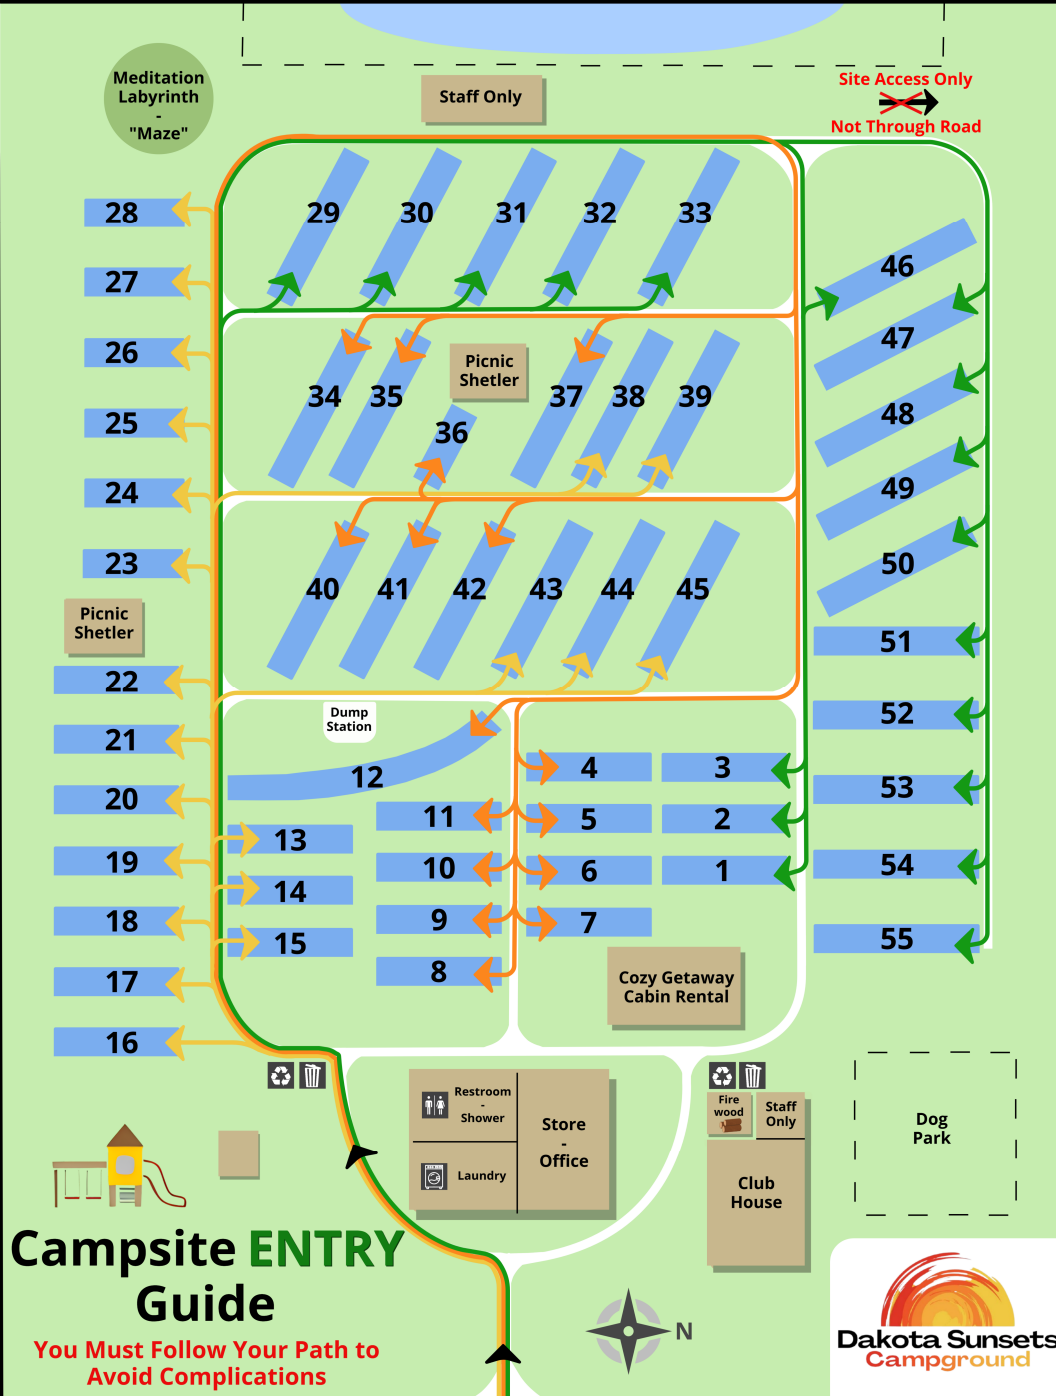

Campsite Path Color Guide

- | | | | | | | | | | | | | | | | | | | | | | | | | | | | |
|----|----|----|----|----|----|----|----|----|----|----|----|----|----|----|----|----|----|----|----|----|----|----|----|----|----|----|----|
| 1 | 2 | 3 | 4 | 5 | 6 | 7 | 8 | 9 | 10 | 11 | 12 | 13 | 14 | 15 | 16 | 17 | 18 | 19 | 20 | 21 | 22 | 23 | 24 | 25 | 26 | 27 | 28 |
| 29 | 30 | 31 | 32 | 33 | 34 | 35 | 36 | 37 | 38 | 39 | 40 | 41 | 42 | 43 | 44 | 45 | 46 | 47 | 48 | 49 | 50 | 51 | 52 | 53 | 54 | 55 | |

Find Your Site Number, The Square is Your Path Color

You Must Follow Your Path to Avoid Complications

Campsite ENTRY Guide

You Must Follow Your Path to Avoid Complications

Campsite EXIT Guide

You Must Follow Your Path to Avoid Complications