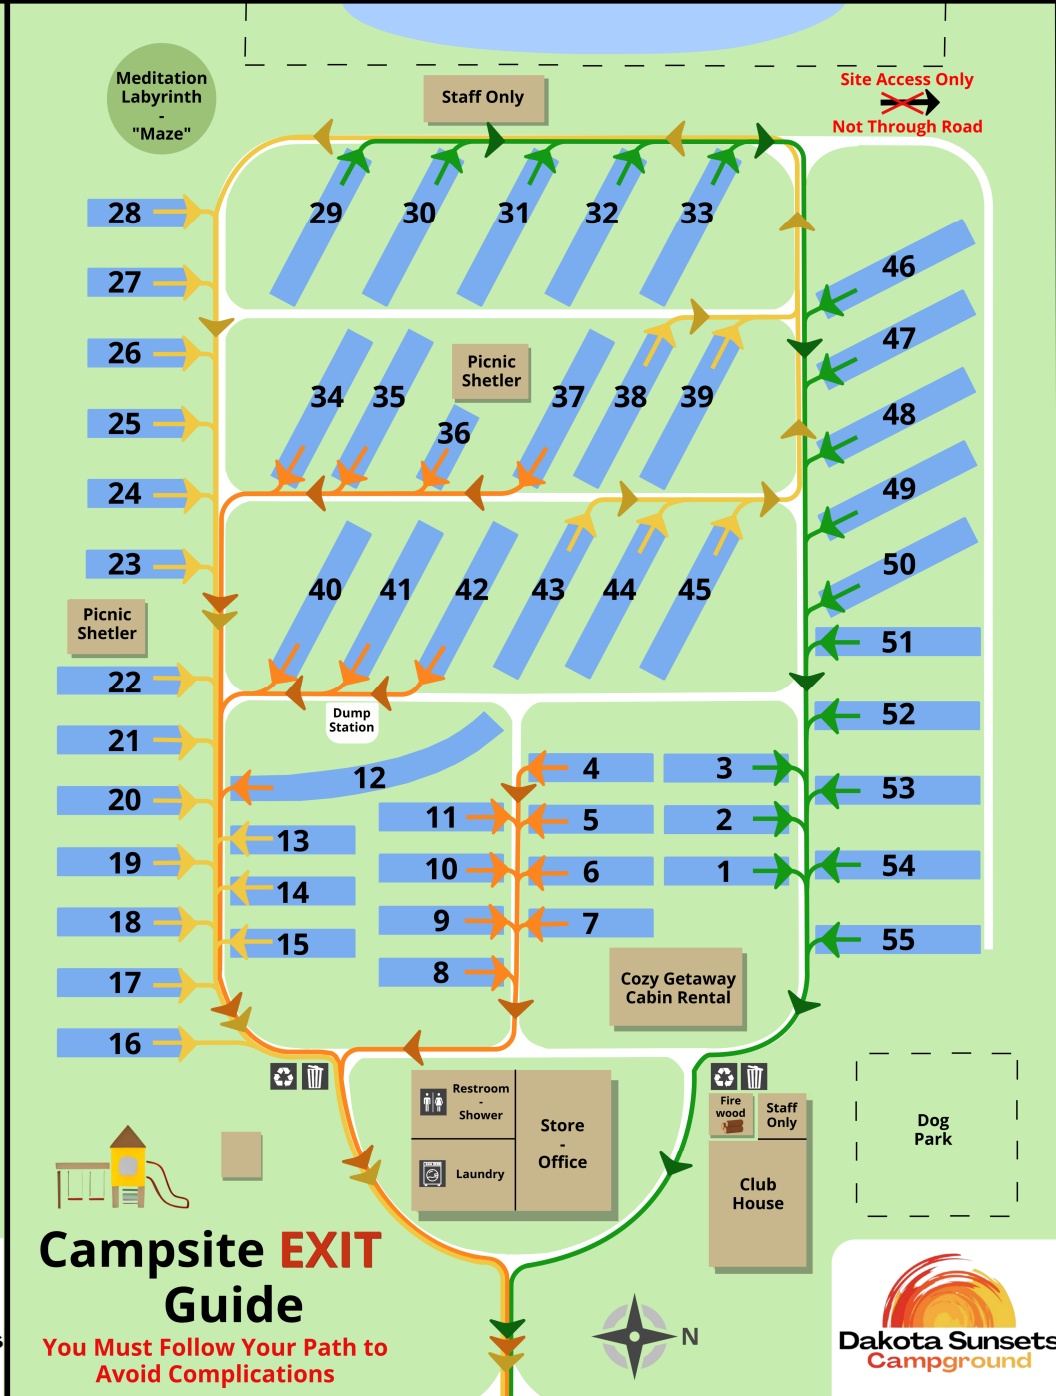

Campsite Path Color Guide

- | | | | | | | | | | | | | | | | | | | | | | | | | | | | |
|----|----|----|----|----|----|----|----|----|----|----|----|----|----|----|----|----|----|----|----|----|----|----|----|----|----|----|----|
| 1 | 2 | 3 | 4 | 5 | 6 | 7 | 8 | 9 | 10 | 11 | 12 | 13 | 14 | 15 | 16 | 17 | 18 | 19 | 20 | 21 | 22 | 23 | 24 | 25 | 26 | 27 | 28 |
| 29 | 30 | 31 | 32 | 33 | 34 | 35 | 36 | 37 | 38 | 39 | 40 | 41 | 42 | 43 | 44 | 45 | 46 | 47 | 48 | 49 | 50 | 51 | 52 | 53 | 54 | 55 | |

Find Your Site Number, The Square is Your Path Color

You Must Follow Your Path to Avoid Complications

Campsite ENTRY Guide

You Must Follow Your Path to Avoid Complications

Campsite EXIT Guide

You Must Follow Your Path to Avoid Complications